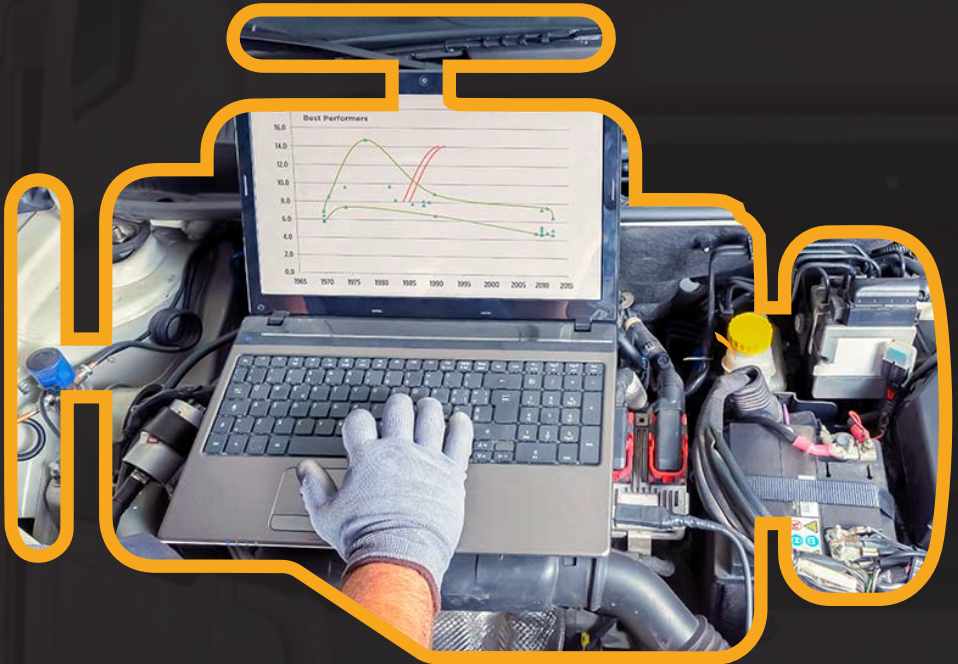

COMPUTERISED CAR & TRUCK DIAGNOSTICS SERVICES

**Services
offered
include**

- System Scan
- Component Actuation
- Setting of Parameters
- System Data Analysis
- Resetting Fault Codes
- Emergency Roadside Assistance

Coverage

Cars - Mercedes Only
Trucks - see overleaf

+254 768 955 989

www.carandtruckdiagnostics.co.ke

MODELS COVERED

Mercedes-Benz

SCANIA

IVECO